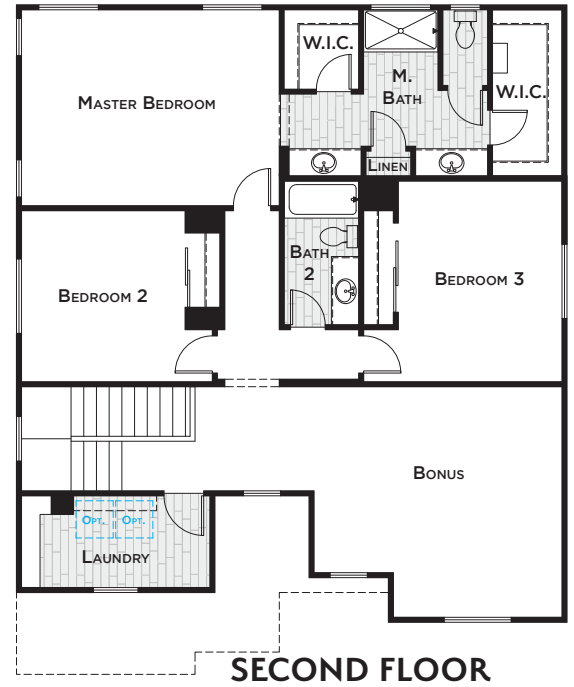

RESIDENCE 10

2,492  
SQUARE FEET.

4 - 5  
BEDROOMS

3 - 4  
BATHROOMS

SPACIOUS  
MASTER

**PRELIMINARY**

ELEVATION B

ELEVATION ALTERNATE B

ELEVATION C