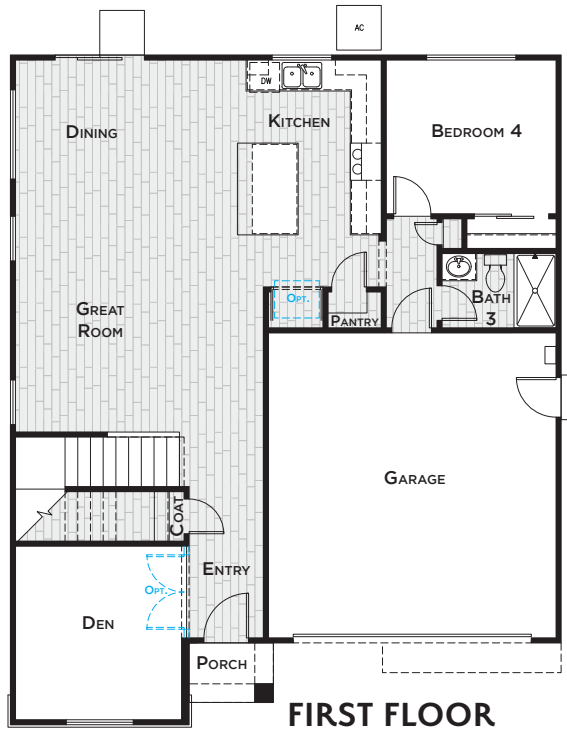

RESIDENCE 10

2,492  
SQUARE FEET.

4 - 5  
BEDROOMS

3 - 4  
BATHROOMS

SPACIOUS  
MASTER

**PRELIMINARY**

ELEVATION B

ELEVATION ALTERNATE B

ELEVATION C