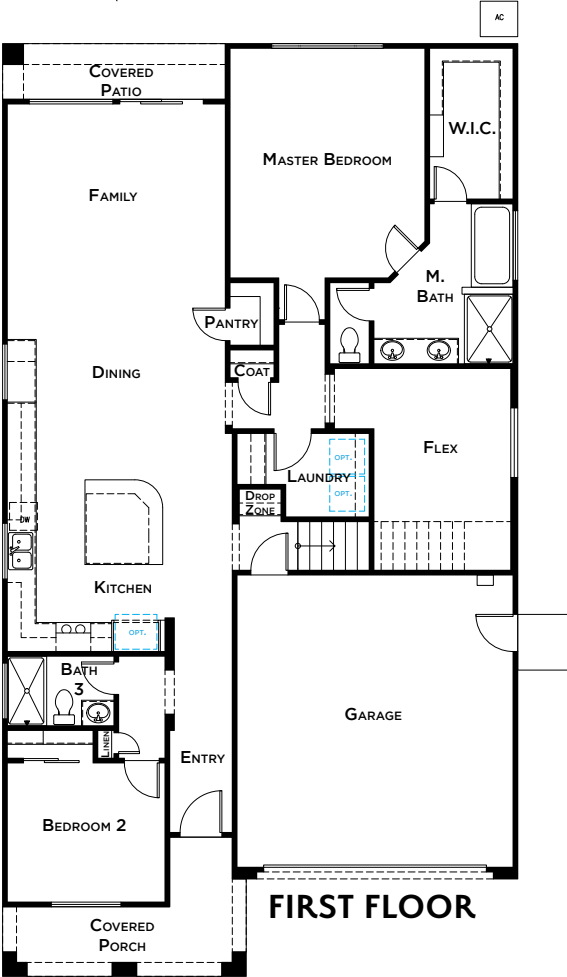

RESIDENCE 2

2,249

SQUARE FEET.

3 - 5

BEDROOMS

3

BATHROOMS

DOWNSTAIRS  
MASTER

PRELIMINARY

All renderings and floor plans in these materials are artists' conceptual drawings and will vary from the actual plans and homes as built. Square footage numbers are approximate and may vary depending on the standard measurement used. Additionally, home designs including, but not limited to, floor plans, bedroom and bathroom counts, options, landscaping, materials, techniques and features, are all subject to change without notice. JMC Homes BRE# 00959627. Rev. 11-062419