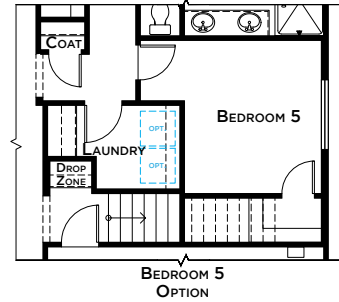

RESIDENCE 2

2,249

SQUARE FEET.

3 - 5

BEDROOMS

3

BATHROOMS

DOWNSTAIRS  
MASTER