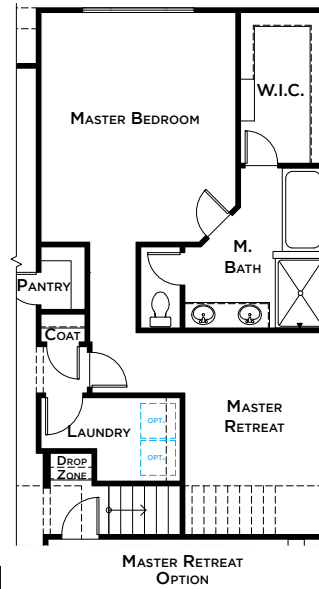

RESIDENCE 2

2,249

SQUARE FEET.

3 - 5

BEDROOMS

3

BATHROOMS

DOWNSTAIRS  
MASTER

PRELIMINARY

All renderings and floor plans in these materials are artists' conceptual drawings and will vary from the actual plans and homes as built. Square footage numbers are approximate and may vary depending on the standard measurement used. Additionally, home designs including, but not limited to, floor plans, bedroom and bathroom counts, options, landscaping, materials, techniques and features, are all subject to change without notice. JMC Homes BRE# 00959627. Rev. 11-062419