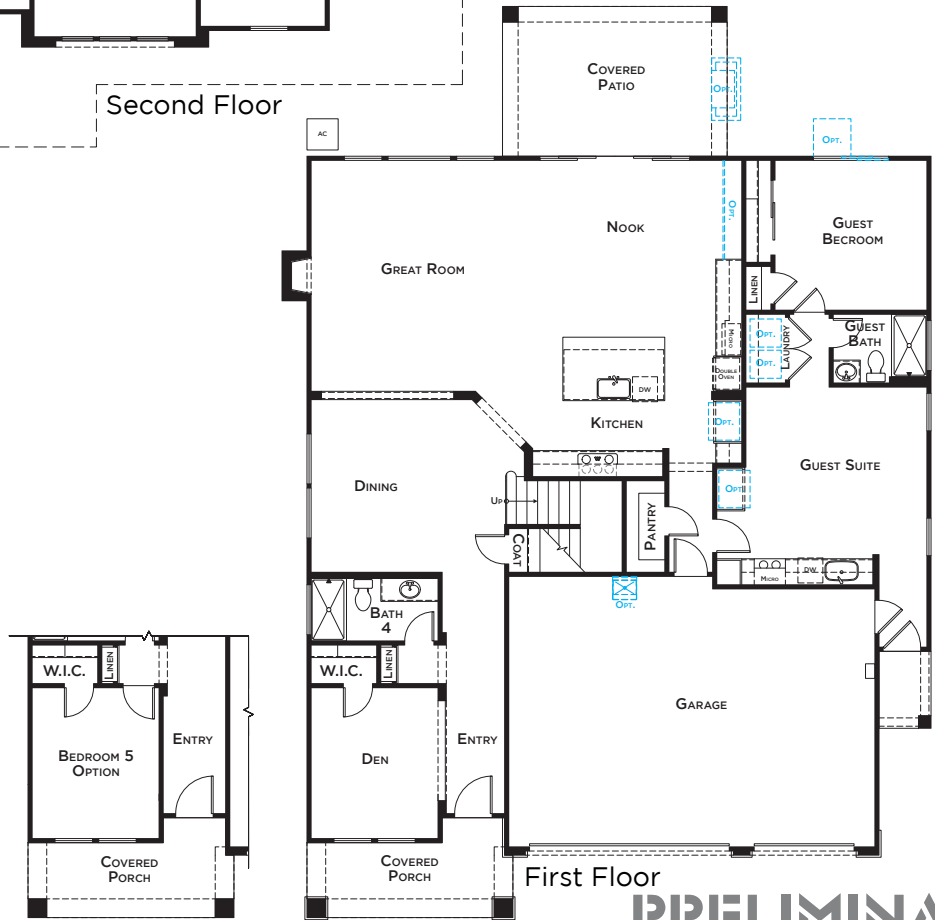

MEADOWBROOK

RESIDENCE 3

3,822
SQUARE FEET

5 = 6
BEDROOMS

5
BATHROOMS
ONE-BEDROOM
GUEST SUITE

JMC HOMES

PRELIMINARY

ELEVATION A - MODERN PRAIRIE

ELEVATION B - CRAFTSMAN

ELEVATION C - FRENCH VILLA

All renderings and floor plans in these materials are artists' conceptual drawings and will vary from the actual plans and homes as built. Square footage numbers are approximate and may vary depending on the standard measurement used. Additionally, home designs including, but not limited to, floor plans, bedroom and bathroom counts, options, landscaping, materials, techniques and features, are all subject to change without notice. JMC Homes BRE# 00959627. Rev. 07/20/21