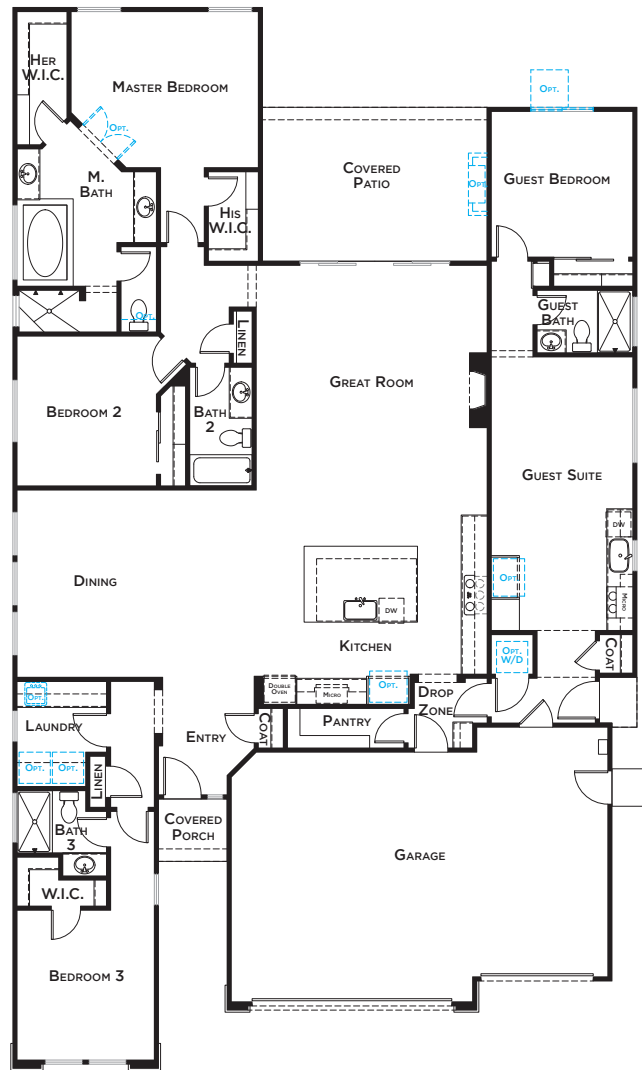

RESIDENCE 5

2,801  
SQUARE FEET

4  
BEDROOMS

4  
BATHROOMS  
ONE BEDROOM  
GUEST SUITE

ELEVATION A - MODERN PRAIRIE

ELEVATION B - CRAFTSMAN

ELEVATION C - FRENCH VILLA