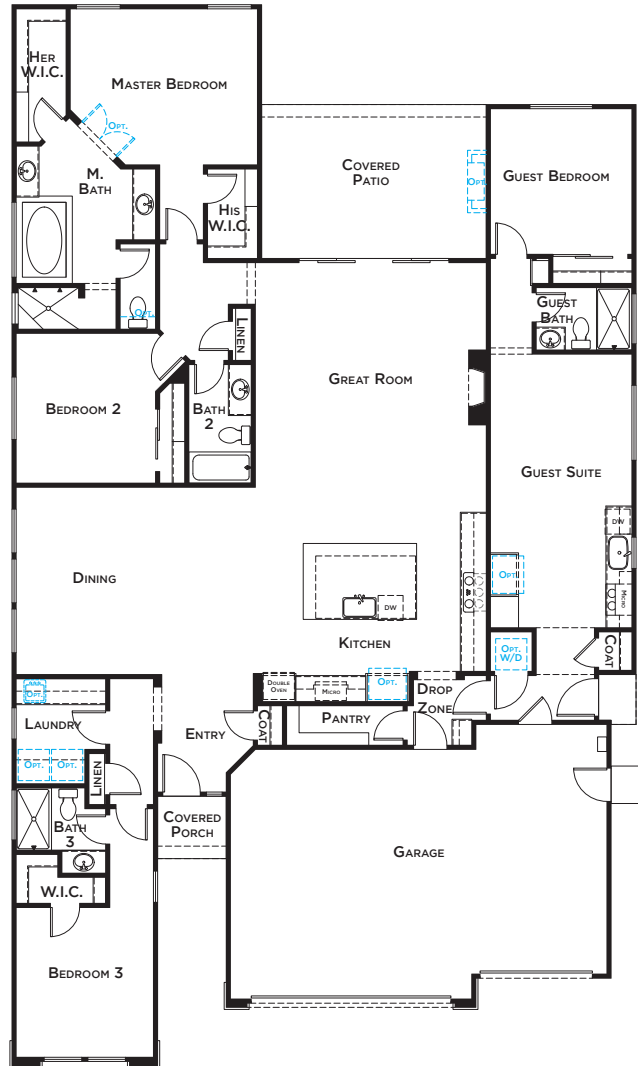

RESIDENCE 5

2,801  
SQUARE FEET

4  
BEDROOMS

4  
BATHROOMS  
ONE BEDROOM  
GUEST SUITE

PRELIMINARY

ELEVATION A - MODERN PRAIRIE

ELEVATION B - CRAFTSMAN

ELEVATION C - FRENCH VILLA