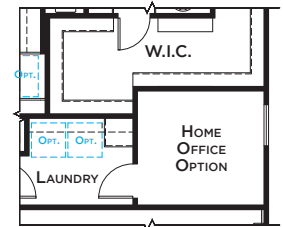

EDGEFIELD PLACE

RESIDENCE 1

2,042
SQUARE FEET

3
BEDROOMS

2
BATHROOMS

HUGE WALK-IN CLOSET

PRELIMINARY

ELEVATION A - FARMHOUSE

ELEVATION B - COTTAGE

ELEVATION C - RANCH

All renderings and floor plans in these materials are artists' conceptual drawings and will vary from the actual plans and homes as built. Square footage numbers are approximate and may vary depending on the standard measurement used. Additionally, home designs including, but not limited to, floor plans, bedroom and bathroom counts, options, landscaping, materials, techniques and features, are all subject to change without notice. JMC Homes BRE# 00959627. Rev. 01/04/22