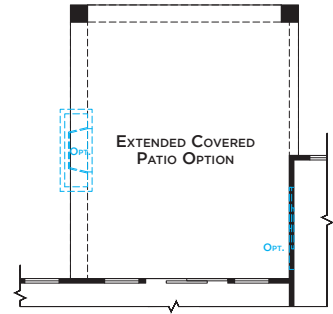

EDGEFIELD PLACE

RESIDENCE 1

2,042
SQUARE FEET

3
BEDROOMS

2
BATHROOMS

HUGE WALK-IN CLOSET

PRELIMINARY

ELEVATION A - FARMHOUSE

ELEVATION B - COTTAGE

ELEVATION C - RANCH

All renderings and floor plans in these materials are artists' conceptual drawings and will vary from the actual plans and homes as built. Square footage numbers are approximate and may vary depending on the standard measurement used. Additionally, home designs including, but not limited to, floor plans, bedroom and bathroom counts, options, landscaping, materials, techniques and features, are all subject to change without notice. JMC Homes BRE# 00959627. Rev. 01/04/22