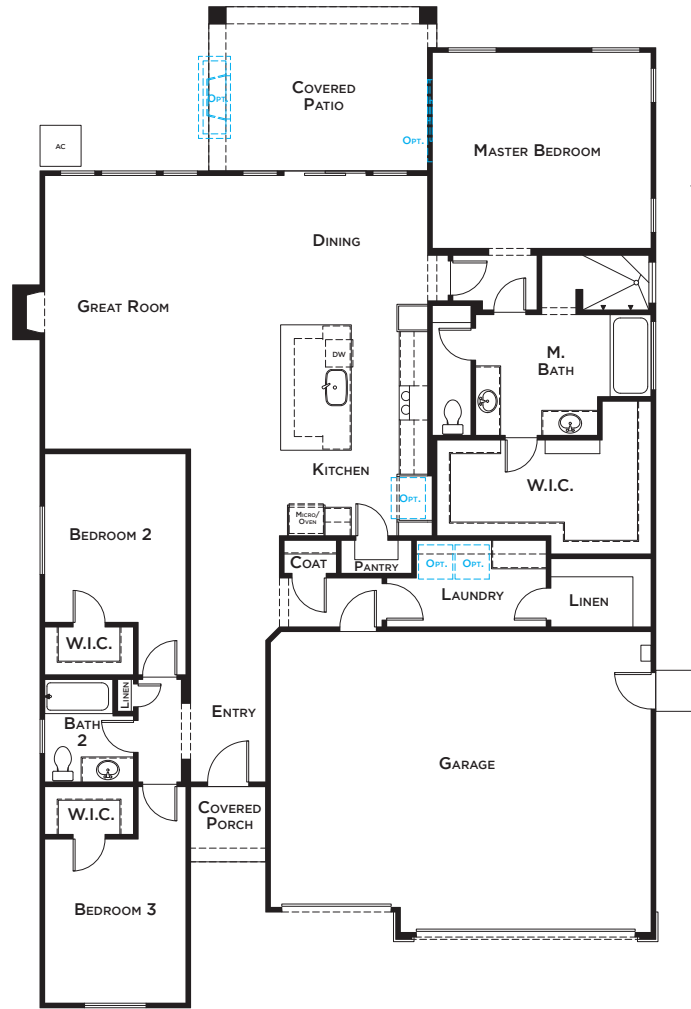

EDGEFIELD PLACE

RESIDENCE 1

2,042
SQUARE FEET

3
BEDROOMS

2
BATHROOMS

HUGE WALK-IN CLOSET

PRELIMINARY

ELEVATION A - FARMHOUSE

ELEVATION B - COTTAGE

ELEVATION C - RANCH

All renderings and floor plans in these materials are artists' conceptual drawings and will vary from the actual plans and homes as built. Square footage numbers are approximate and may vary depending on the standard measurement used. Additionally, home designs including, but not limited to, floor plans, bedroom and bathroom counts, options, landscaping, materials, techniques and features, are all subject to change without notice. JMC Homes BRE# 00959627. Rev. 01/04/22