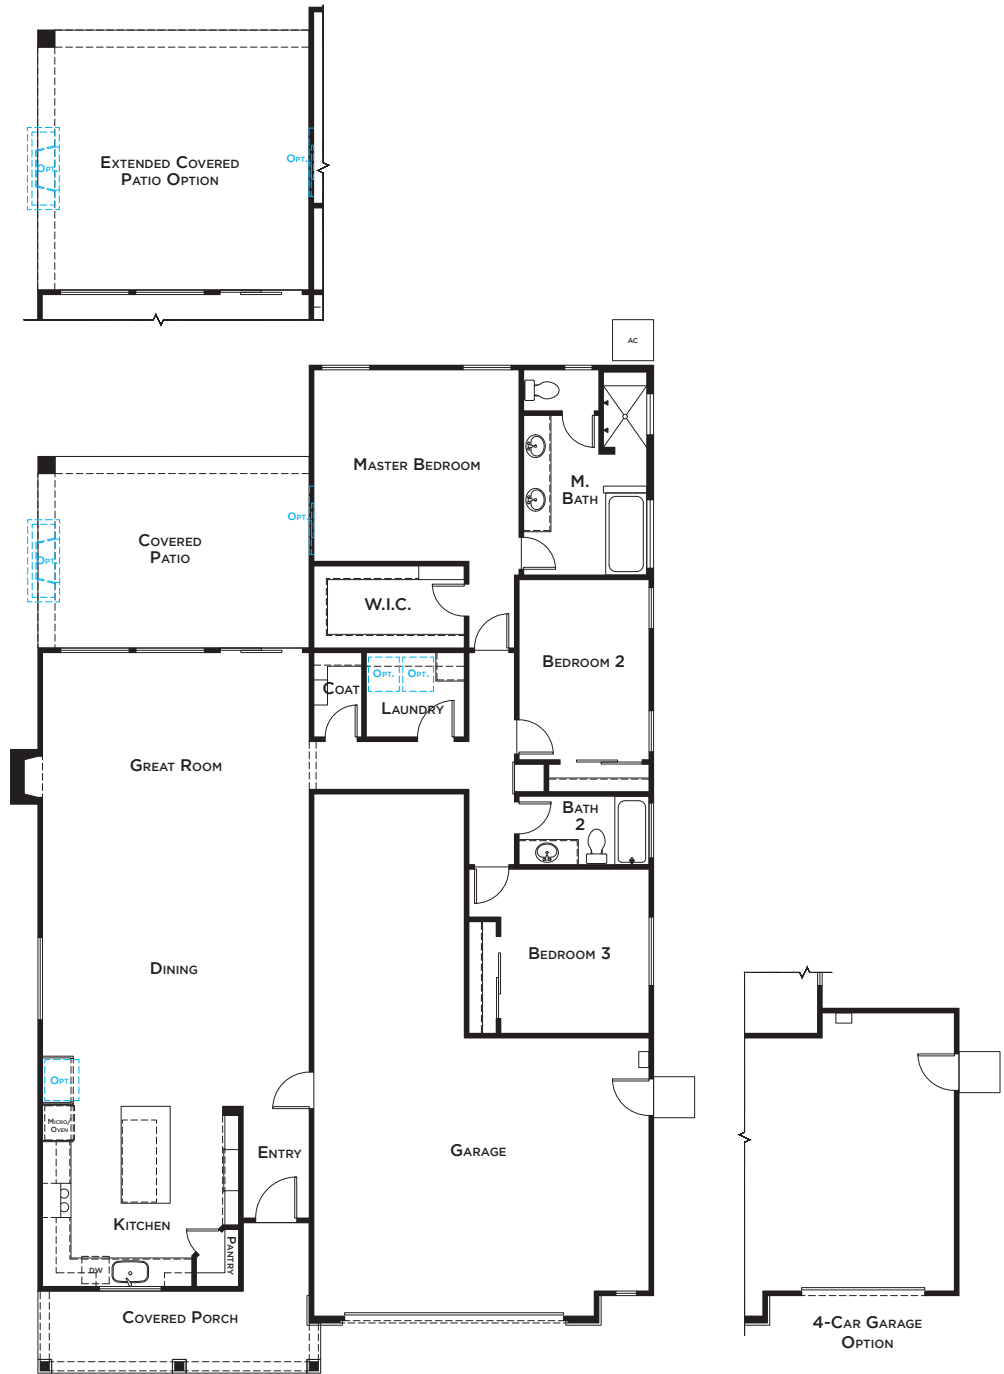

EDGEFIELD PLACE

RESIDENCE 4

1,962
SQUARE FEET

3
BEDROOMS

2
BATHROOMS

KITCHEN FORWARD

PRELIMINARY

ELEVATION A - FARMHOUSE

ELEVATION B - COTTAGE

ELEVATION C - RANCH

All renderings and floor plans in these materials are artists' conceptual drawings and will vary from the actual plans and homes as built. Square footage numbers are approximate and may vary depending on the standard measurement used. Additionally, home designs including, but not limited to, floor plans, bedroom and bathroom counts, options, landscaping, materials, techniques and features, are all subject to change without notice. JMC Homes BRE# 00959627. Rev. 01/07/22