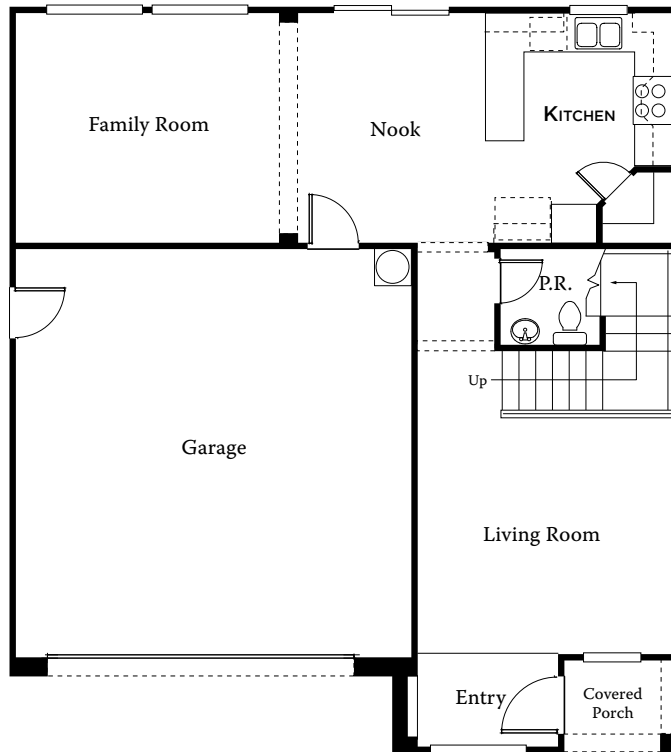

JASMINE

1688 SQ. FT. 3 BEDROOMS, 2.5 BATHROOMS

Renderings are artist's conception only. Floorplans are for presentation purposes only and are subject to change without notice