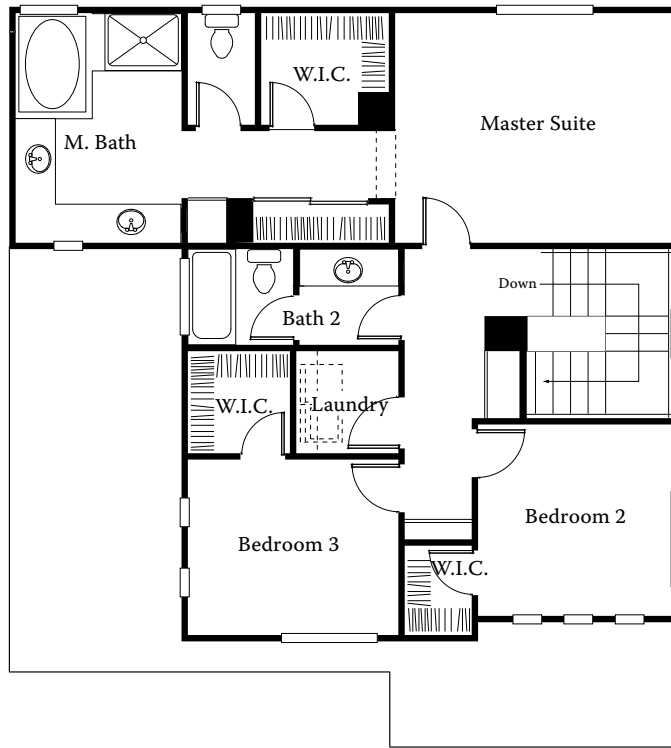

JASMINE

1688 SQ. FT. 3 BEDROOMS, 2.5 BATHROOMS

Renderings are artist's conception only. Floorplans are for presentation purposes only and are subject to change without notice