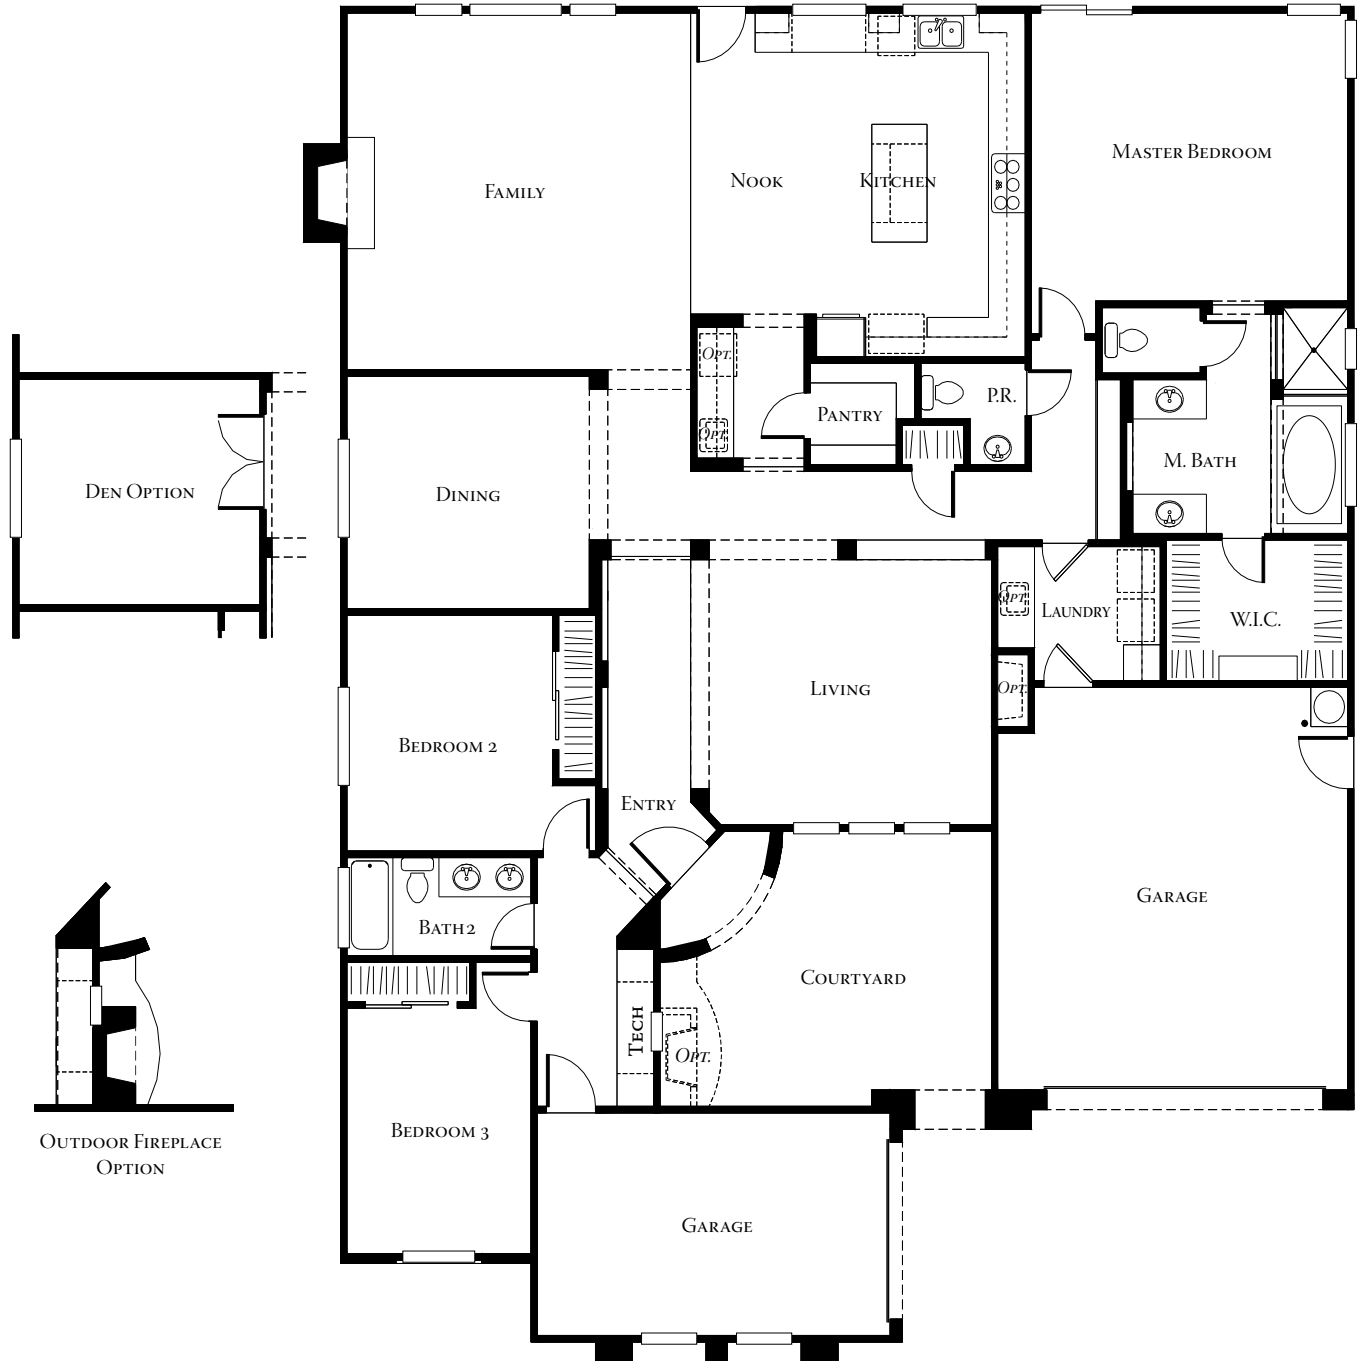

# SERRAMONTE

2511 SQ. FT. 3 BEDROOMS, 2.5 BATHROOMS, COURTYARD

Renderings are artist's conception only. Floorplans are for presentation purposes only and are subject to change without notice