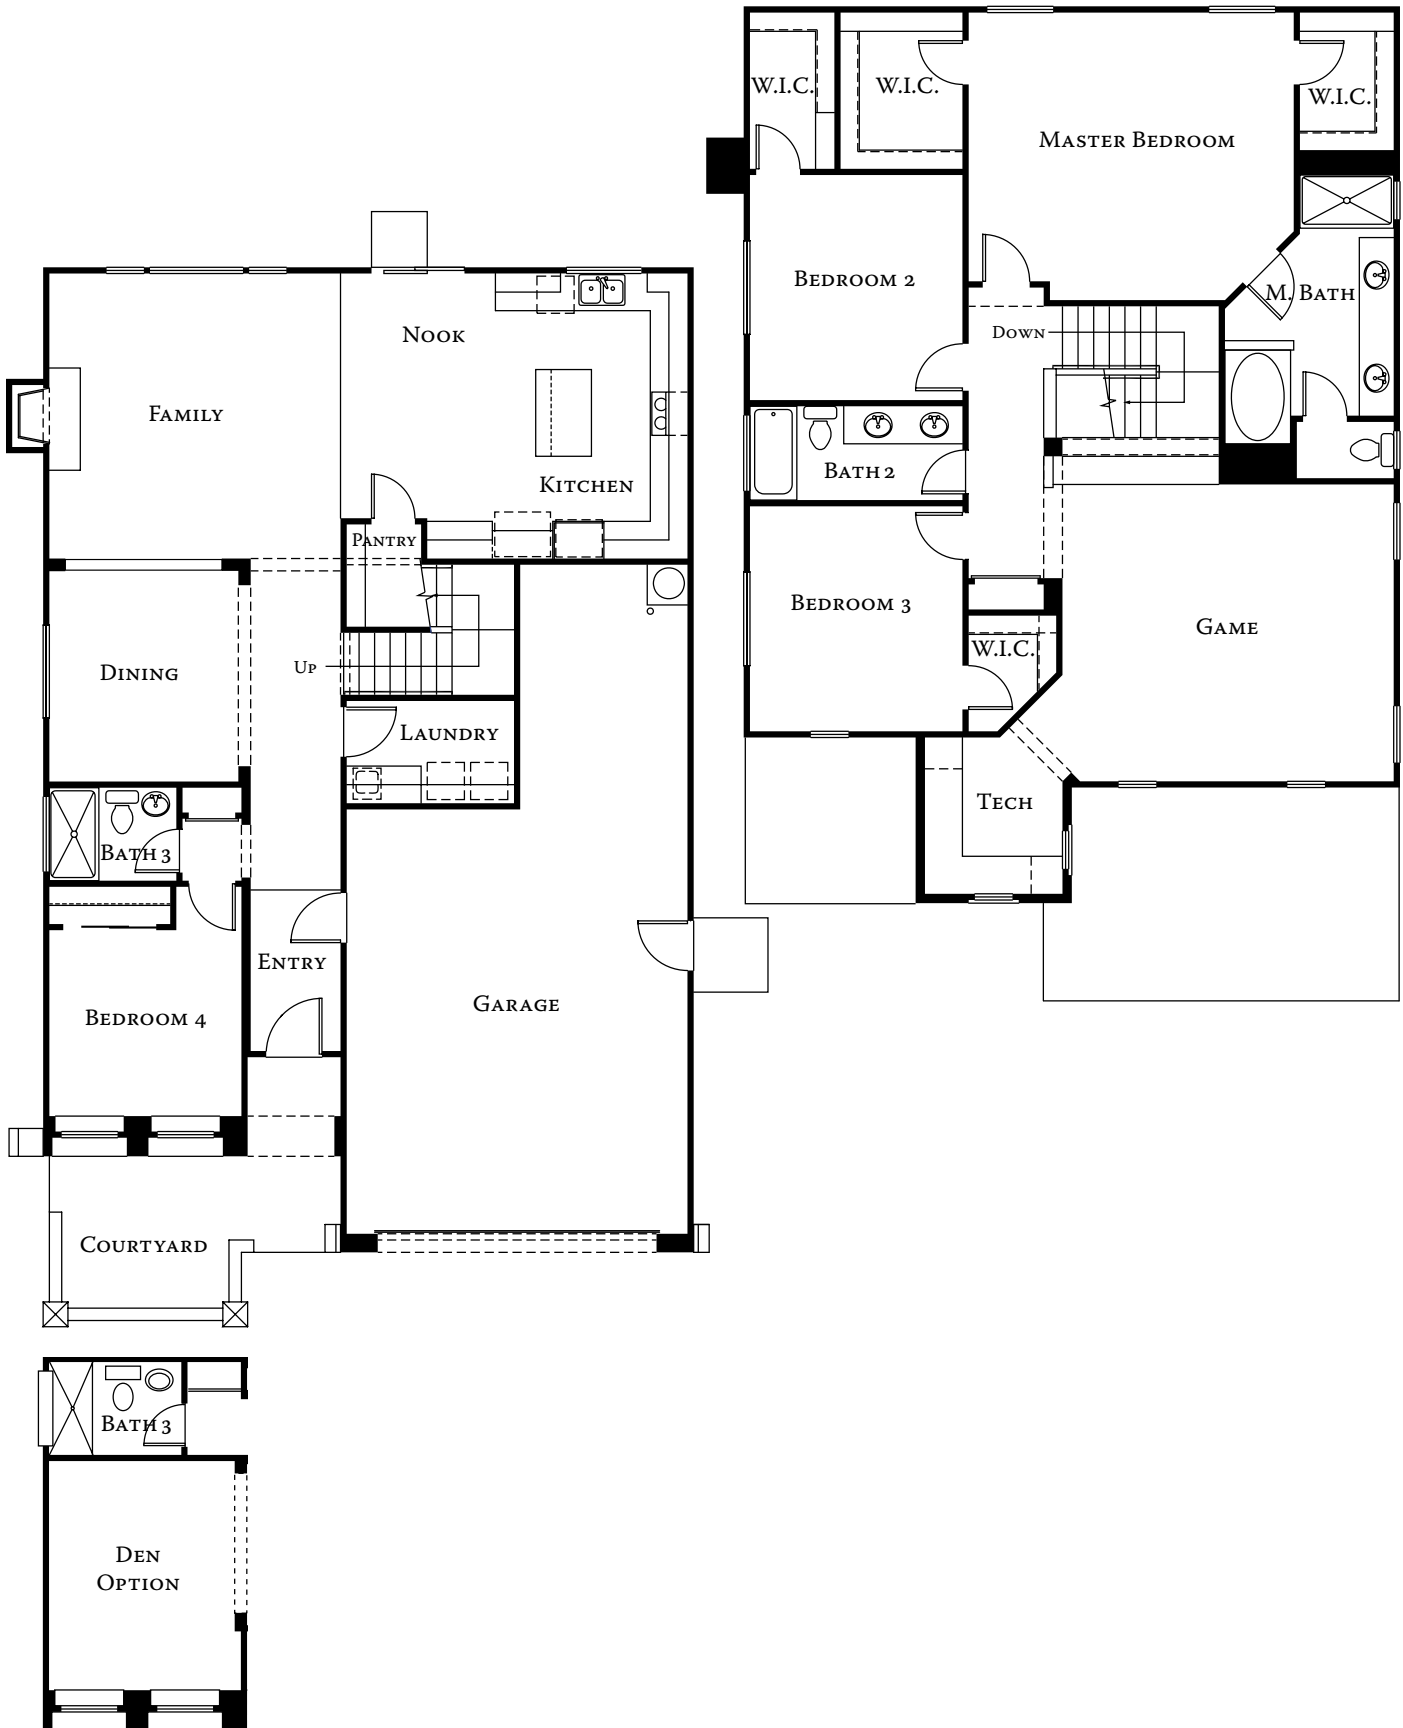

# NEWPORT

2606 SQ. FT. 3-4 BEDROOMS, 3 BATHROOMS, BONUS

A - California Mission

B - Alpine Craftsman

C - French Villa

Renderings are artist's conception only. Floorplans are for presentation purposes only and are subject to change without notice

**MIRA BELLA**  
CROCKER RANCH

# NEWPORT

2606 SQ. FT. 3-4 BEDROOMS, 3 BATHROOMS, BONUS

Renderings are artist's conception only. Floorplans are for presentation purposes only and are subject to change without notice

**MIRA BELLA**  
CROCKER RANCH