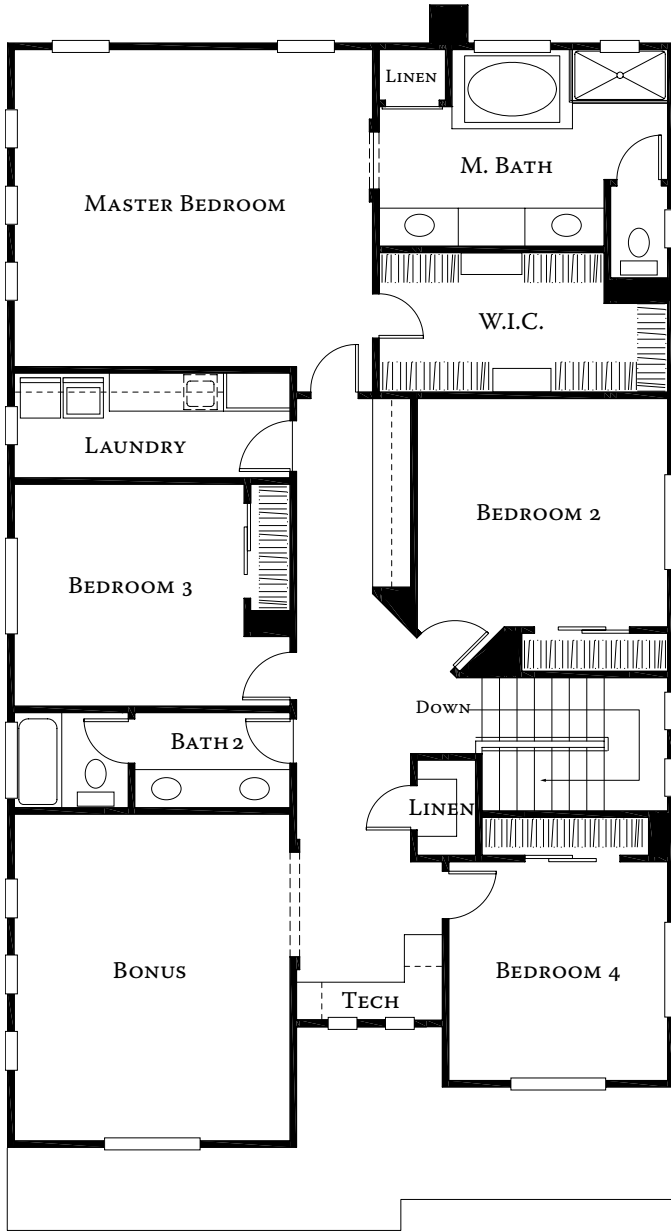

# CARMEL

3302 SQ. FT. 5 BEDROOMS, 3.5 BATHROOMS, BONUS

Renderings are artist's conception only. Floorplans are for presentation purposes only and are subject to change without notice

**MIRA BELLA**  
CROCKER RANCH

# CARMEL

3302 SQ. FT. 5 BEDROOMS, 3.5 BATHROOMS, BONUS

A - California Mission

B - Alpine Craftsman

C - French Villa

Renderings are artist's conception only. Floorplans are for presentation purposes only and are subject to change without notice

**MIRA BELLA**  
CROCKER RANCH