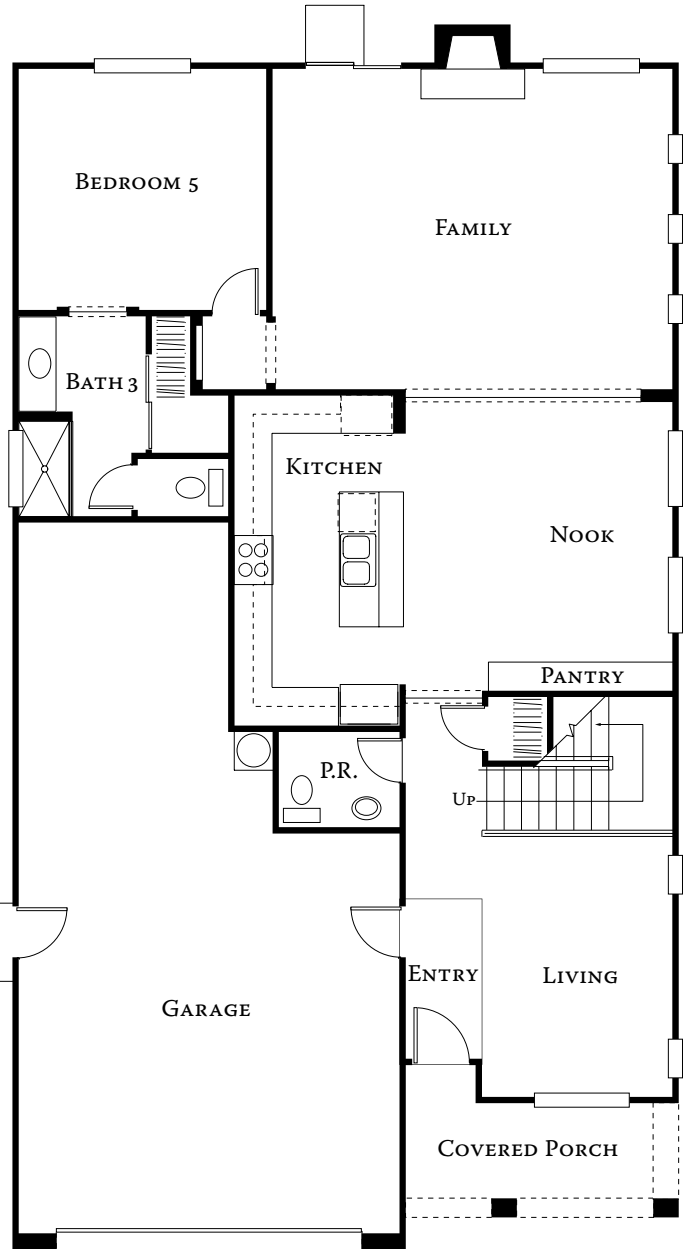

# CARMEL

3302 SQ. FT. 5 BEDROOMS, 3.5 BATHROOMS, BONUS

Renderings are artist's conception only. Floorplans are for presentation purposes only and are subject to change without notice

**MIRA BELLA**  
CROCKER RANCH

# CARMEL

3302 SQ. FT. 5 BEDROOMS, 3.5 BATHROOMS, BONUS

A - California Mission

B - Alpine Craftsman

C - French Villa

Renderings are artist's conception only. Floorplans are for presentation purposes only and are subject to change without notice

**MIRA BELLA**  
CROCKER RANCH